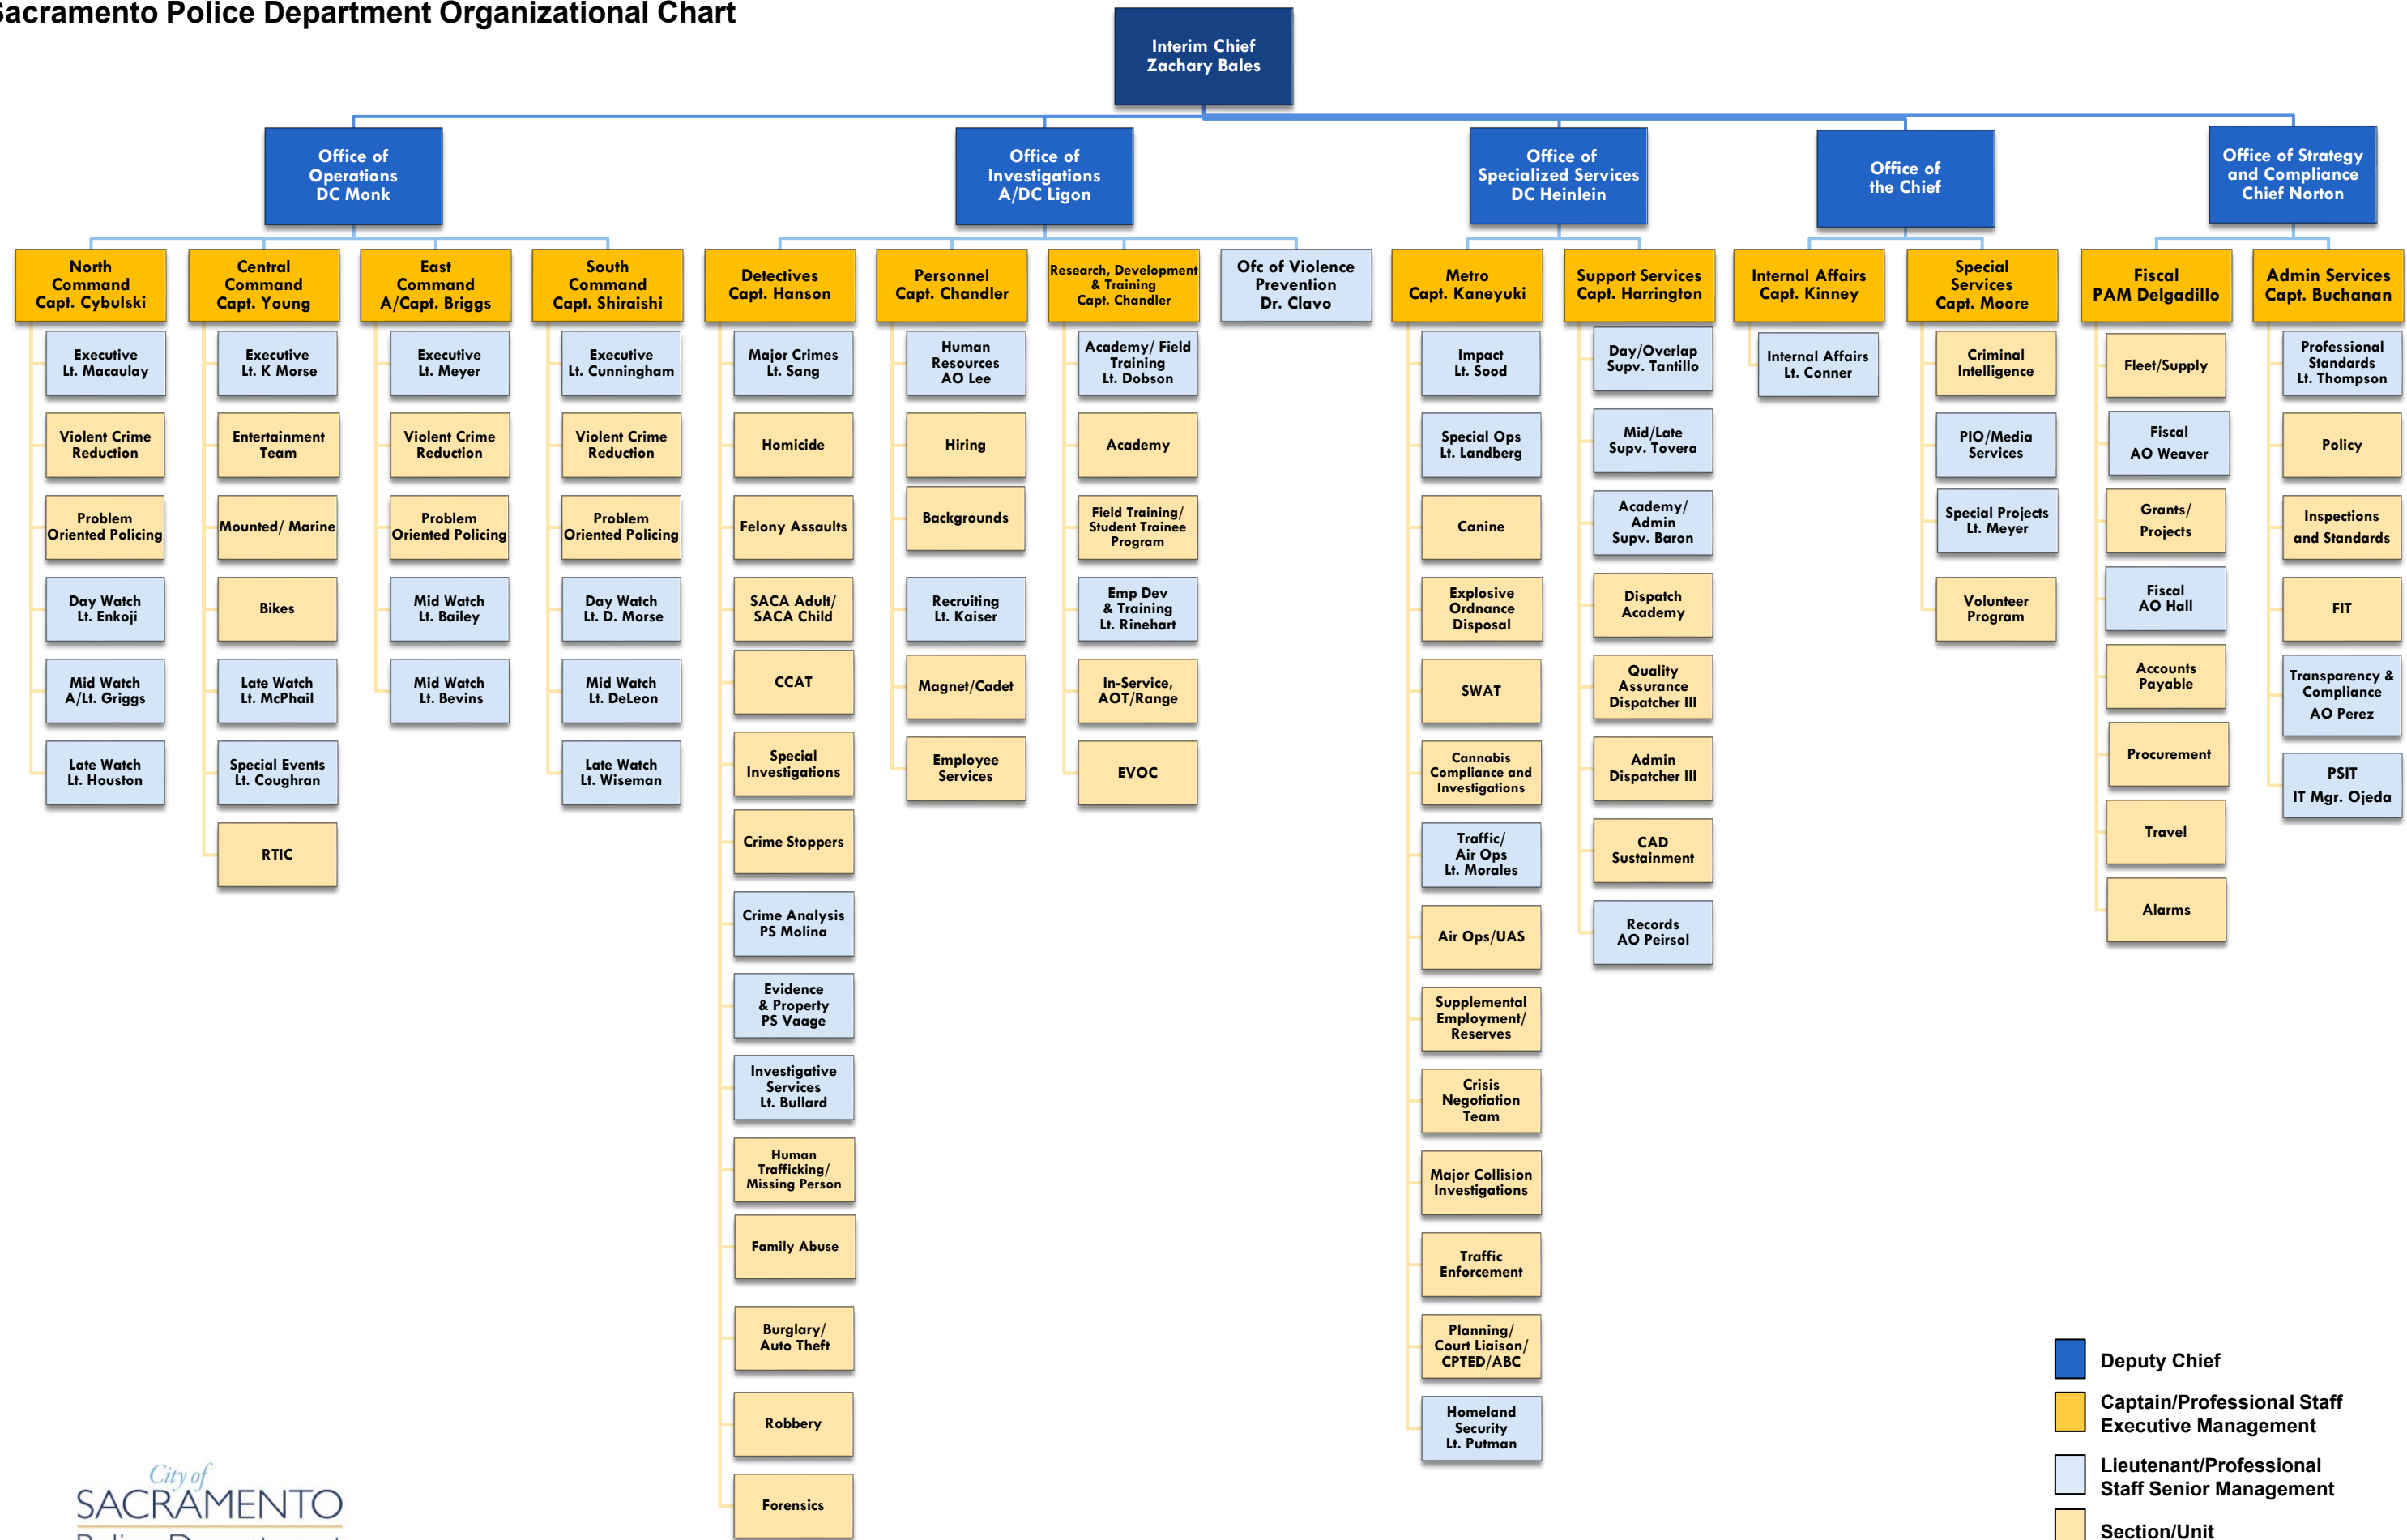

Sacramento Police Department Organizational Chart

- Deputy Chief
- Captain/Professional Staff Executive Management
- Lieutenant/Professional Staff Senior Management
- Section/Unit